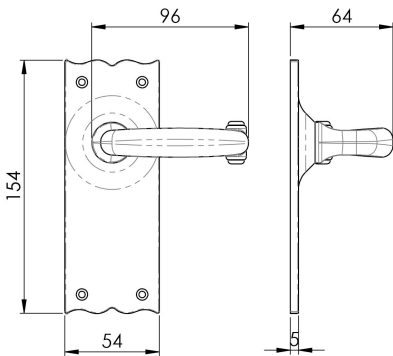

Traditional Lever on Backplate

LF5502 Range

Black Antique lever on backplate. An elegant and traditionally designed inward curved handle, ending with a wrapped flange flourish. The decorative backplate with undulating edging top and bottom give a softer traditional appearance to the door handle. Comes with a 10 year mechanical guarantee.