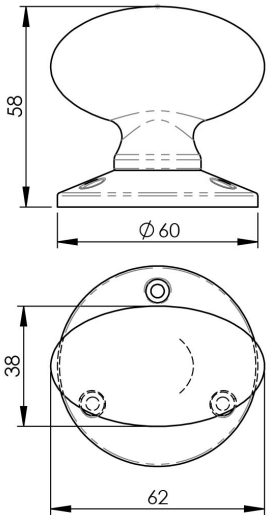

Oval Mortice Knob

LF5595 Range

Black Antique oval mortice knob. This solid oval mortice door knob can be a harmonious addition to a range of older style homes. The shape allows it to be gripped easily, providing a solid and firm feel. A simple plain knob in its purest form.