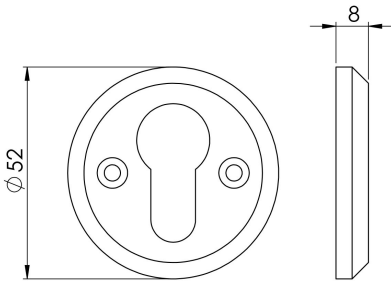

## Euro Escutcheon

LF5539

Black Antique round escutcheon, euro profile. Ludlow Black Antique is a traditional range of furniture with a powder coated Black finish.[carlislebrass.com](http://carlislebrass.com).