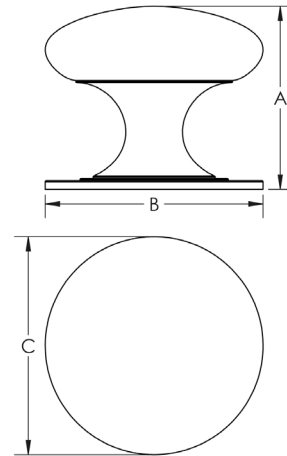

CODE

JMB47A, JMB47B, JMB47C, JMB47D, JMB47E

DESCRIPTION

Cupboard Knob

STANDARDS

PRODUCT SPECIFICATION

- Zinc
- Internal use only

TECHNICAL DRAWING

FINISHES

- Matt Black

CODE	A	B	C
JMB47A	24mm	24mm	25mm
JMB47B	28mm	32mm	32mm
JMB47C	32mm	38mm	38mm
JMB47D	38mm	41mm	41mm
JMB47E	42mm	50mm	50mm