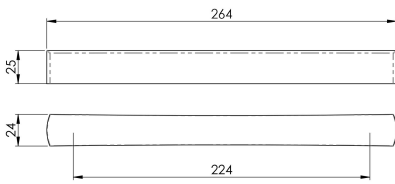

Large Infinity Handle

FTD2095 Large

A long smooth edged cabinet block handle. The design is very understated and would suit minimalist interiors. This compliments its smaller knob handle counterpart FTD2095A.