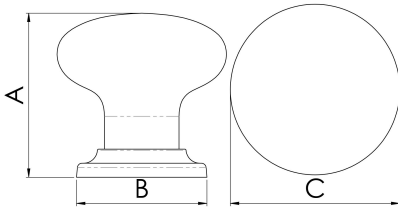

Porcelain Mushroom Pattern Knob

FTD630

A crackled grazed pattern mushroom shaped porcelain knob on a metal rose. Very easy to grasp and provides a comfortable feel and good torque when opening doors and drawers. Available in different finishes and sizes.