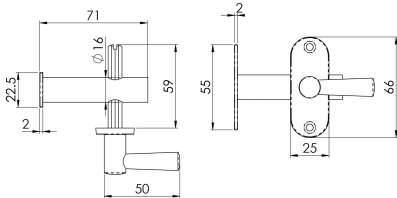

## Security Bolt With Turn

AA34CP

Security bolt with a cylindrical turn lever on a radius backplate. By rotating the small turn handle it engages the teeth on the bolt and slides it out smoothly from its housing into the opposing plate on the door frame, thereby locking the door. Reversing direction of handle retracts it back into position. Provides additional security, convenient and easy to use.