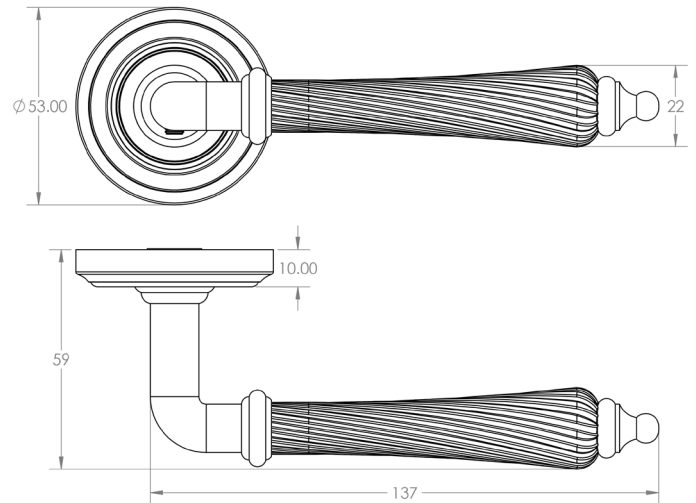

CODE

JV652

DESCRIPTION

Giselle Lever On Rose

STANDARDS

PRODUCT SPECIFICATION

- 38mm centres
- Lacquered solid brass
- Back to back fixing recommended

TECHNICAL DRAWING