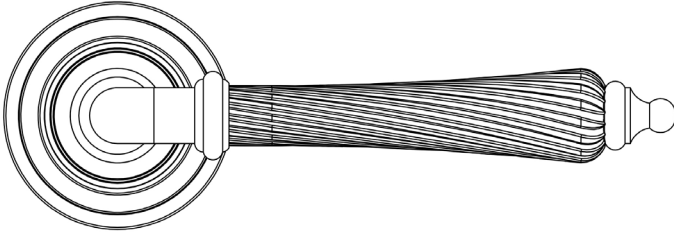

CODE

JV652

DESCRIPTION

Giselle Lever On Rose

STANDARDS

PRODUCT SPECIFICATION

- 38mm centres
- Lacquered solid brass
- Back to back fixing recommended

TECHNICAL DRAWING