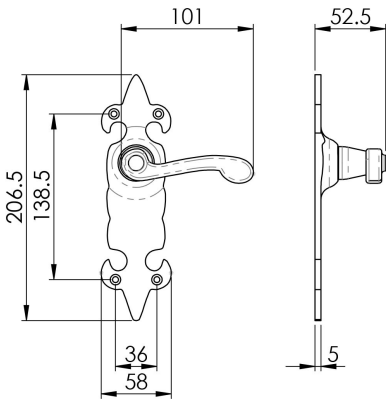

Fleur De Lys' Lever on Backplate

LF5505 Range

Black Antique lever on backplate. A sturdy classical scroll lever on an undulating edged backplate with fleur-de-lys pattern top and bottom. Comes with a 10 year mechanical guarantee. Suitable for domestic use.