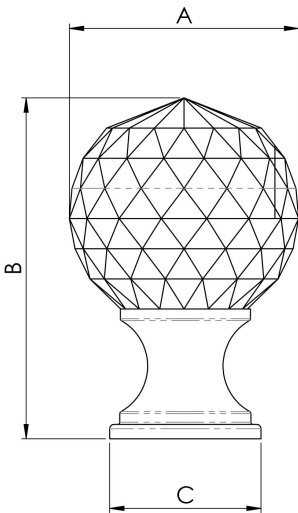

Clear Faceted Knob

FTD670

A luxurious and elegant crystal clear faceted knob on a round tiered rose. Compliments the AC020 mortice knob version. A stunning example which reflects the care and attention to detail in this range for those who demand uncompromising design and quality. Available in different sizes and finishes.