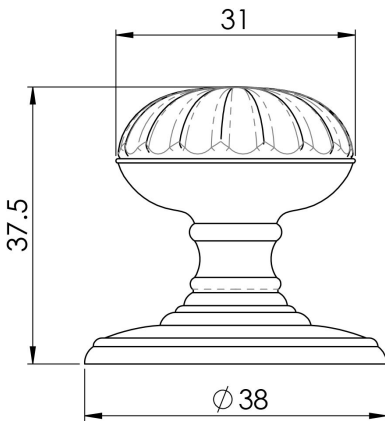

## Delamain Flower Knob 32mm

DK48CCP

Functional and attractive the knob features a flower design, with each petal carefully crafted to show smooth, round edges that are comfortable to grip. When the knob is fitted to the furniture the flower design can be seen clearly. The knob sits atop a ringed tiered stem and rose. Designed to compliment the mortice knobs in the Delamain range.