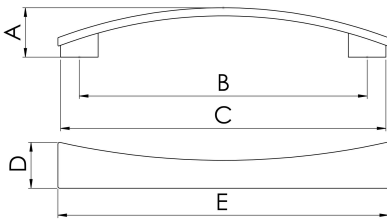

## Valetta Bow Handle

FTD3170

A sophisticated and elegantly curved bow handle. Marginally narrow in the centre, widening towards the end. Available in different finishes and sizes.