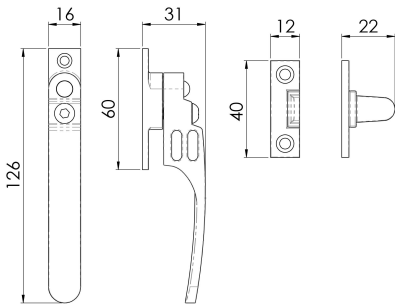

Locking Casement Fastener with Night Vent

V1007LCK Range

Heavy duty Victorian locking casement fastener with night vent option. Locking function, fully reversible so can be used on Left hung or Right hung windows. Features a two-position night vent. The arm has two slots in the side, if the handle is moved to engage either of these slots in the staple it allows the window to be marginally open allowing air circulation but retaining full security.