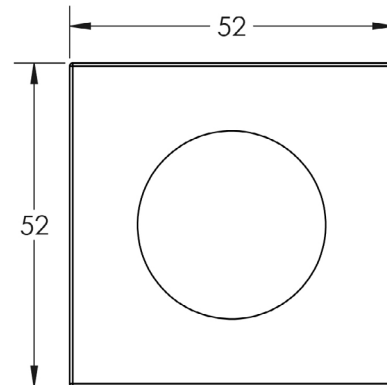

TECHNICAL DRAWING