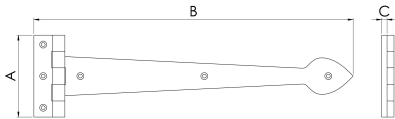

Tee Hinge

LF5515 Range

Black Antique ornate tee hinge, the arm narrows slightly towards the tear drop shaped end. These robust hinges are available in three sizes. Ideal for internal doors and cupboards. Heavier doors should consider using three hinges per door.