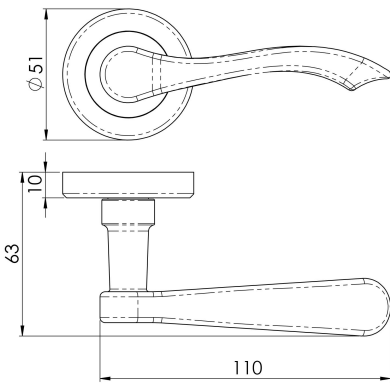

Serozzetta Style Lever on Round Rose

SZM130CP

Lever on a concealed fix 2 part screw on round rose. A popular choice for the home is the Style lever on round rose which has a smooth luxurious feel. This smart door handle has a more traditional styling, but keeps a contemporary look and a heavyweight feel. The chamfered edge concealed fix rose reflects the attention to detail in this range.