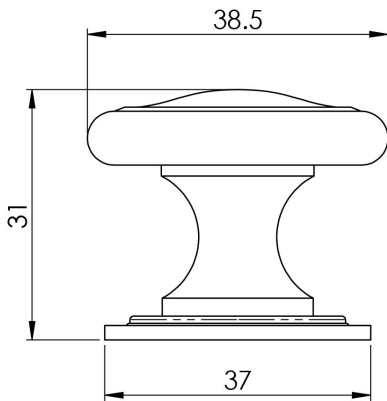

## Solid Bronze Cottage Knob

FTD1275ABR

A heavy solid bronze cottage knob for drawers, cupboard doors and dressers. A traditional shape with a raised mound on top of the knob which catches the light. The natural aged bronze finish will look stunning against either dark or light backgrounds.