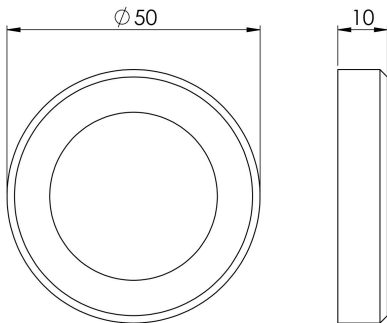

Serozzetta Round Rose Pack

SZMRMB

Convert from round rose to square rose and vice versa using the rose packs. Round rose screw on and square using a grub screw.