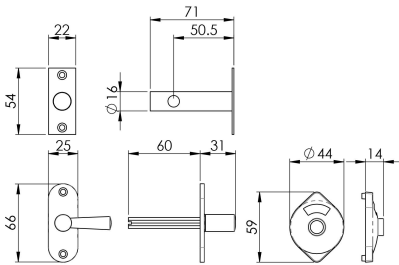

Indicator Bolt With Emergency Release

AA35 Range

An all in one bathroom / toilet lock assembly which offers a large robust bolt which will wind into the door frame with a turn of the thumb lever. The outer case has a red/green indicator as a visual signal to show if the room is vacant or engaged. Ideal for commercial offices where toilets are shared. Emergency coin slot allows release operation of lock in an emergency.