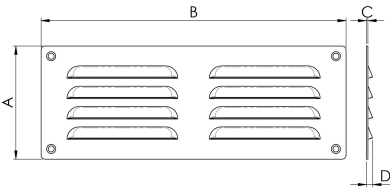

Hooded Louvre Vent

HL4 Range

Robust louvre ventilator panels which are ideal for use around the home and office. Softened radiused corners for safety. Fixed gap louvre design for permanent ventilation. Ideal for airing cupboard, boiler room doors etc.