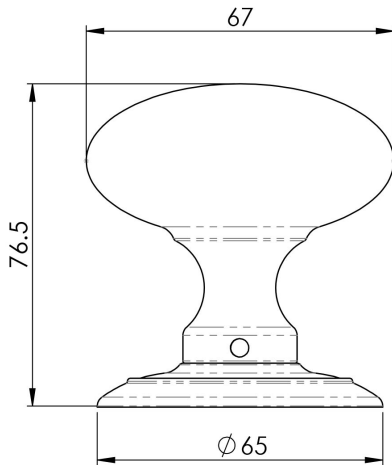

Ice Large Mortice Knob

AC050 Range

Large rounded mortice knob. Visually appealing this smooth mortice knob is comfortable to grip and operate. Its simplicity makes it very versatile for use in both contemporary and traditional settings. The knob is mounted on a concealed fix tiered rose thus no fixings are visible.