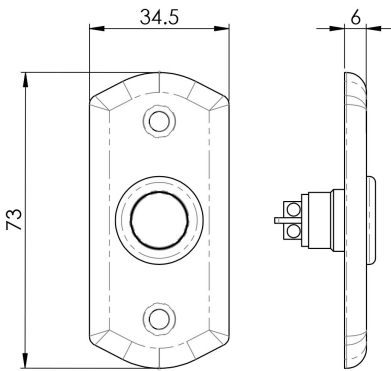

Shaped Bell Push

AQ31 Range

A classical door bell push with its elegant curved shape and with its unobtrusive low profile button push it will compliment most front doors. Comes with a 10 year mechanical guarantee. Available in different finishes.