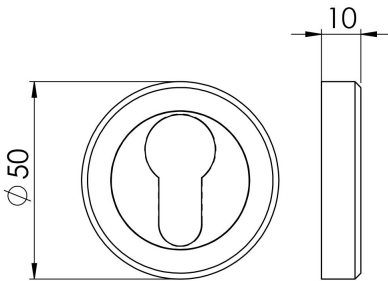

Serozzetta Euro / Standard Profile Escutcheon

SZM Round Escutcheon Range

Round escutcheon with a chamfered edge, screw on rose, concealed fix. Available in Standard & Euro lock profile. Designed to match the range of Serozzetta SZM designer handles on round roses.