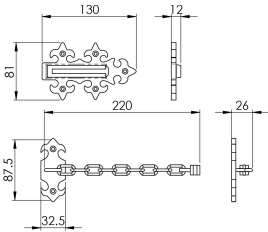

Door Chain

LF5536

Black Antique fleur-de-lys pattern door chain. The conventional first step for retro additional door security. This sturdy chain is the perfect solution giving reassurance and peace of mind. Comes with a 10 year mechanical guarantee.