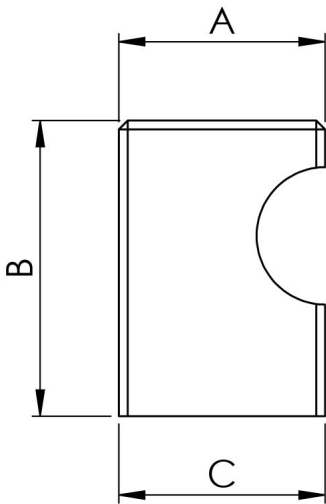

Square Knob

FTD2525

A contemporary square knob with a central ergonomic cut away making it easy to grasp. The scoop gives a comfortable feel and good torque when opening doors and drawers. Available in 2 sizes and finishes.