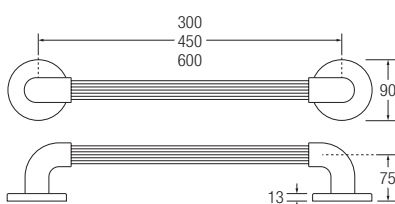

35mm Plastic Grab Rails

35

Fluted Plastic Grab Rail

35mm Plastic

- Fluted Plastic grab rail.
- Concealed fixings.
- Available in white or Blue RAL 5011 only.
- Fixing holes to fit size 8 screws. (Fixings not supplied)

○ White ● Blue RAL 5011

35mm	300mm	32640	32635
35mm	450mm	32650	32636
35mm	600mm	32660	32637

Inserted Fluted Plastic Grab Rail

35mm Plastic

- Inserted fluted plastic grab rail.
- Concealed fixings.
- Available in white only.
- Fixing holes to fit size 8 screws. (Fixings not supplied)

○ White

35mm	300mm	32670
35mm	450mm	32680
35mm	600mm	32690