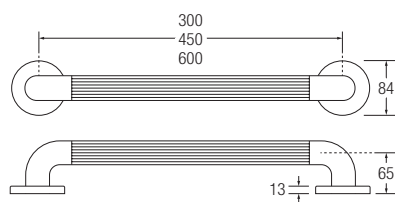

35mm Plastic Grab Rails

35

Fluted Plastic Grab Rail

35mm Plastic

- Fluted Plastic grab rail.
- Concealed fixings.
- Available in white or Blue RAL 5011 only.
- Fixing holes to fit size 8 screws. (Fixings not supplied)

○ White ● Blue RAL 5011

35mm	300mm	32640	32635
35mm	450mm	32650	32636
35mm	600mm	32660	32637

Inserted Fluted Plastic Grab Rail

35mm Plastic

- Inserted fluted plastic grab rail.
- Concealed fixings.
- Available in white only.
- Fixing holes to fit size 8 screws. (Fixings not supplied)

○ White

35mm	300mm	32670
35mm	450mm	32680
35mm	600mm	32690