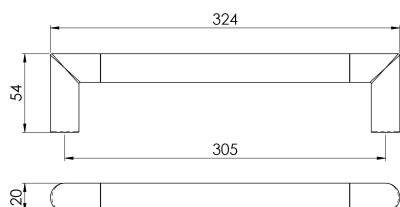

Serozzetta Trend Suited Pull Handles

PH160

A substantial 19mm Dia. round bar mitred handle on pedestal support stems. Matching levers on rose available. (SZM160).