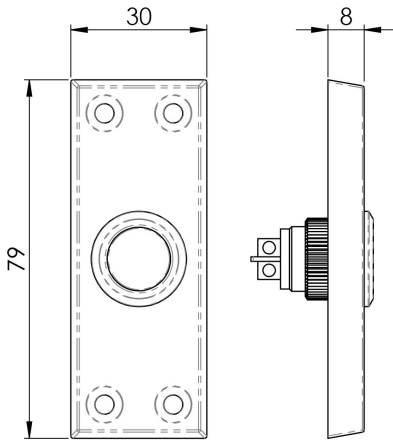

### AA31 Range

The classical door bell push will compliment most front doors. Its unobtrusive low profile button push sits on a rectangular plate which has four fixing points providing a secure and solid fitting. Comes with a 10 year mechanical guarantee.