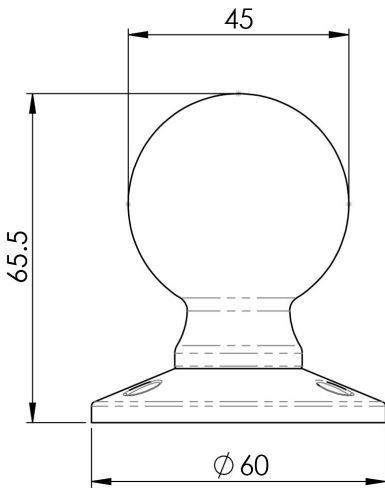

Ball Mortice Knob

LF5594 Range

Black Antique ball mortice knob. Round ball knob on rose.
This solid ball mortice door knob can be a harmonious addition to a range of older style homes. The shape allows it to be gripped easily, providing a solid and firm feel.