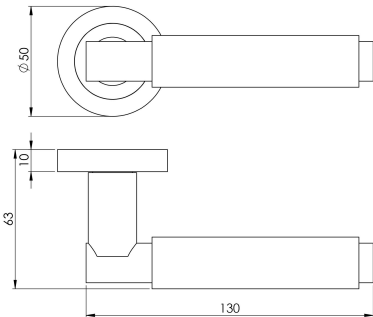

Varese Lever On Round Rose

EUL050 Range

Lever on a concealed fix 2 part screw on round rose. A stylish knurled for grip round bar lever. Comes with a 25 year mechanical guarantee and is Fire door rated. Suitable for domestic and commercial use.