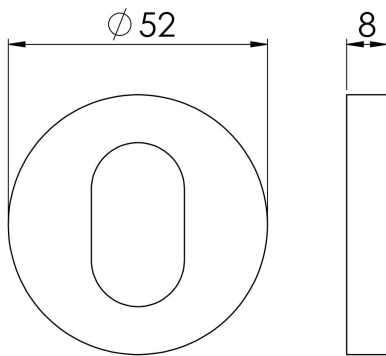

Aluminium Escutcheon

ESU9005

Escutcheon on a concealed fix press on rose. Options Blank, Euro, Lock and Oval. Comes with a 10 year mechanical guarantee and is Fire door rated. Part of the Aluminium range.