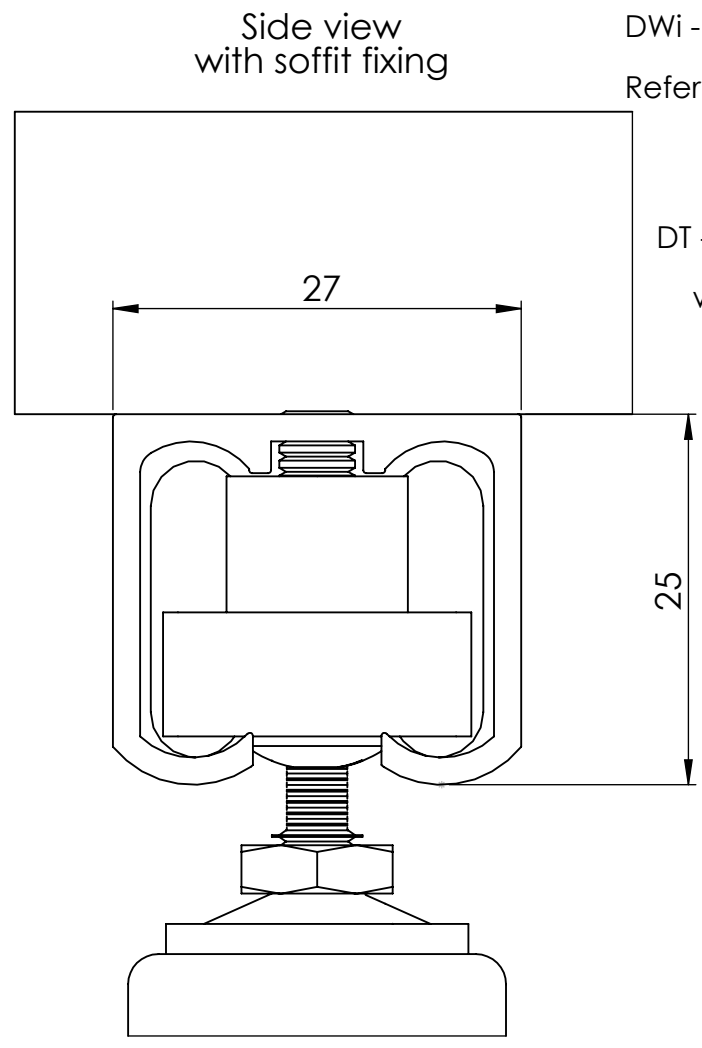

STRAIGHTAWAY 50

Maximum Door Weight 50kg

DH - Door Height, Maximum 2100mm

DWi - Door Width -

Refer to trackset supplied

DT - Door Thickness, Minimum 20mm when fixing guide to underside of door and 25mm when rebating channel to underside of door

OW - Opening Width

OH - Opening Height