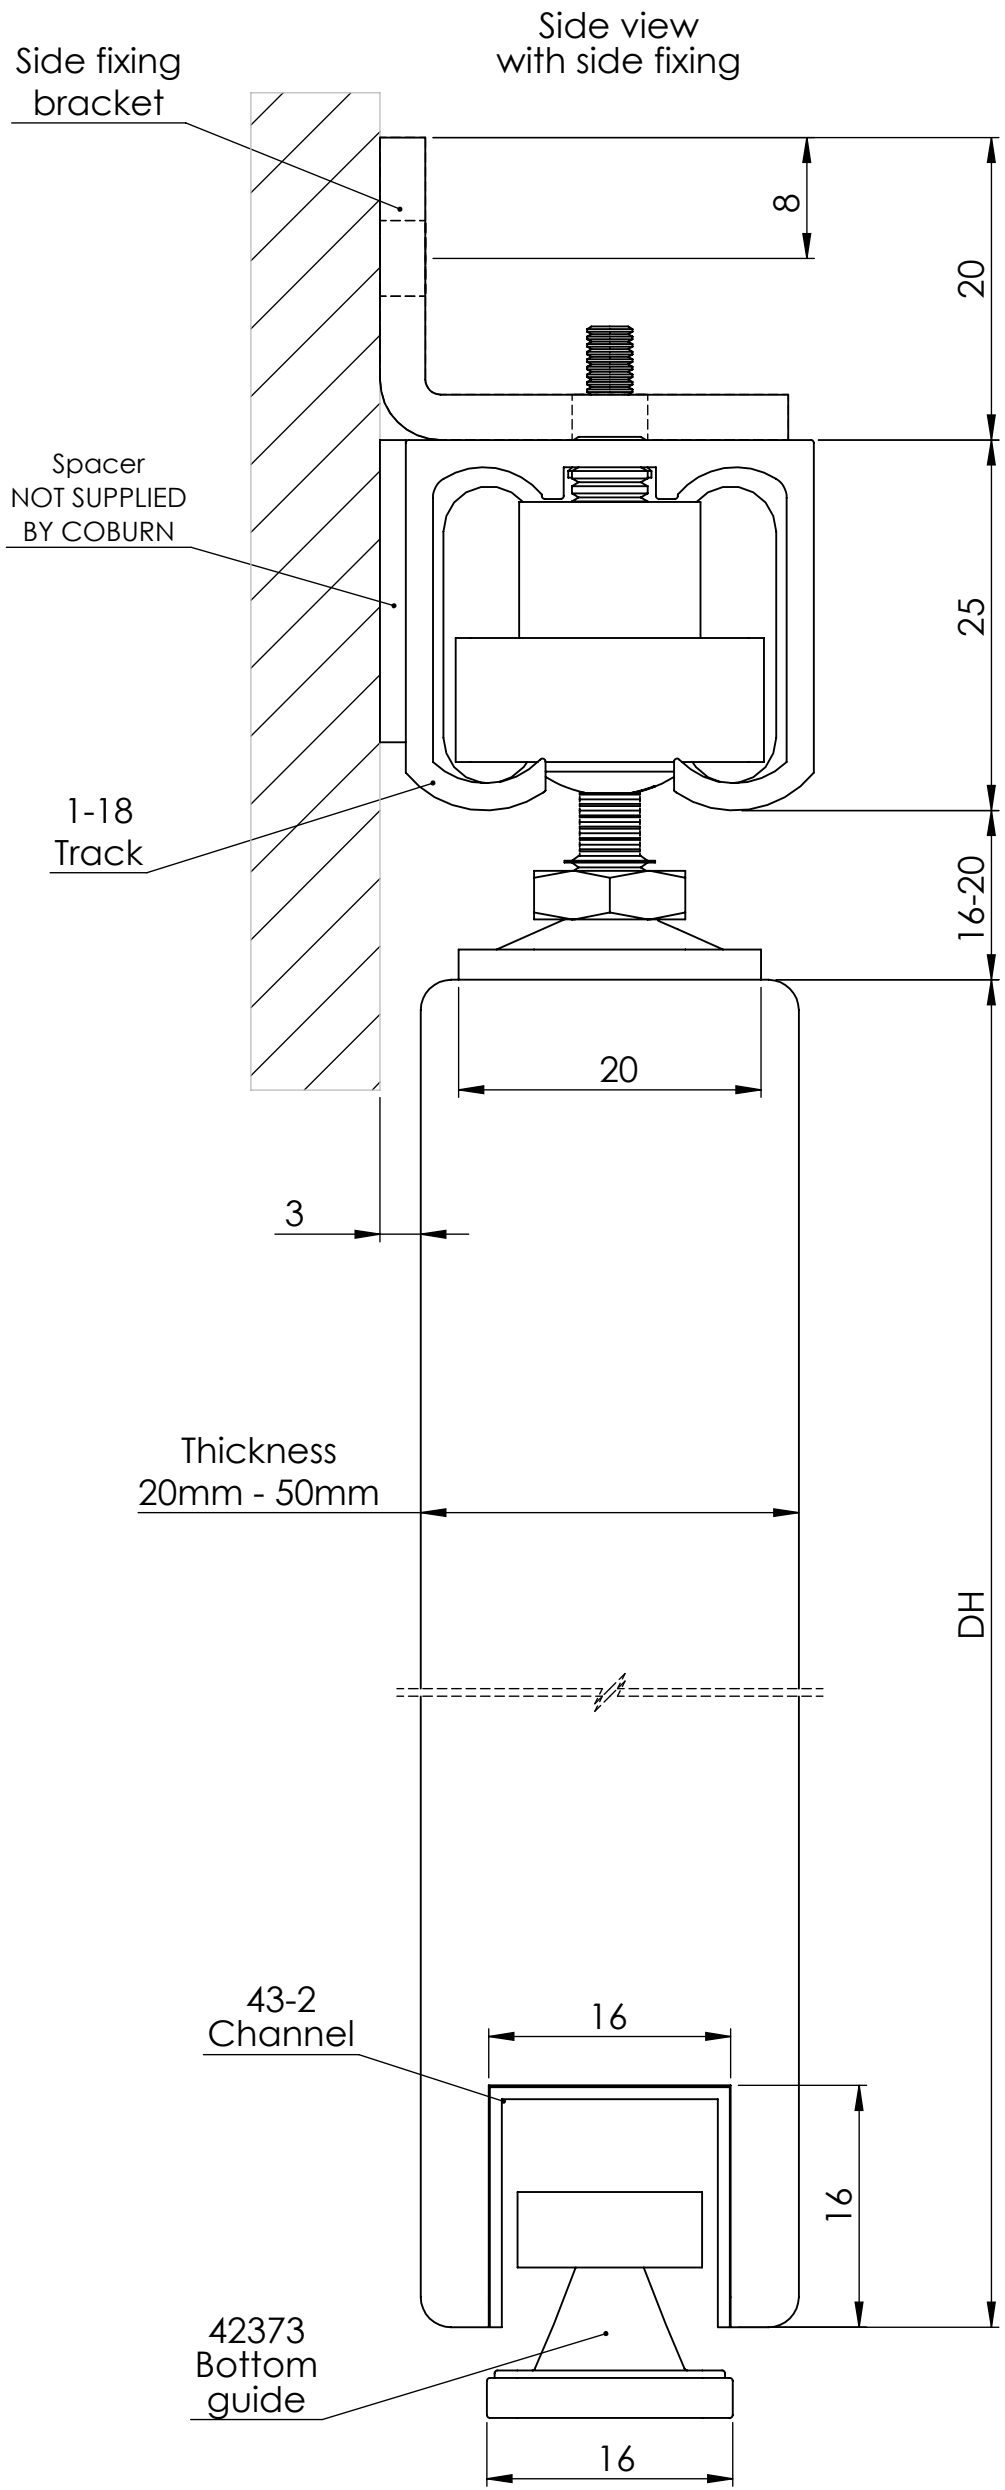

STRAIGHTAWAY 50

Maximum Door Weight 50kg

DH - Door Height, Maximum 2100mm

DWi - Door Width -

Refer to trackset supplied

DT - Door Thickness, Minimum 20mm when fixing guide to underside of door and 25mm when rebating channel to underside of door

OW - Opening Width

OH - Opening Height