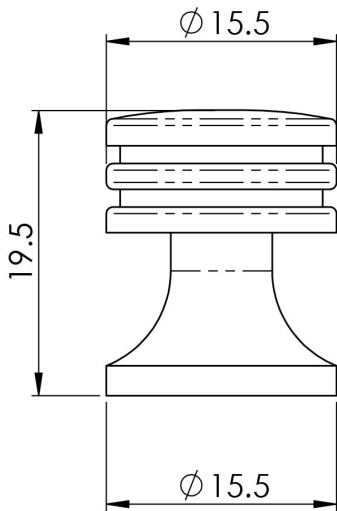

Ringed Knob

CH30A Range

A solid one piece knob ideal for bedrooms and study furniture. The ringed design gives extra grip and makes it easy to use. Available in different finishes and sizes.