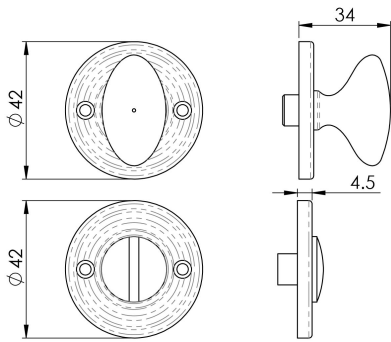

## Oval Thumbturn and Release

### AQ133 Range

A stylish bathroom turn and release which particularly compliments Reeded or Queen-Anne knob furniture. Comes with a 10 year mechanical guarantee.