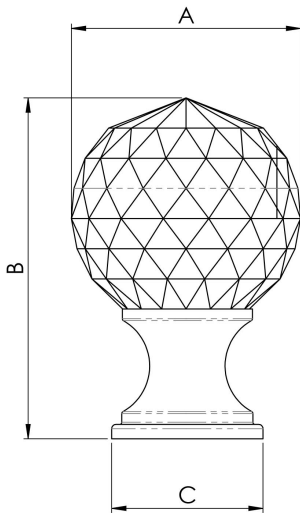

Clear Faceted Knob

FTD670

A luxurious and elegant crystal clear faceted knob on a round tiered rose. Compliments the AC020 mortice knob version. A stunning example which reflects the care and attention to detail in this range for those who demand uncompromising design and quality. Available in different sizes and finishes.