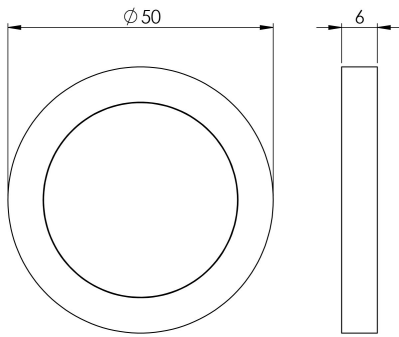

Steelworx 316 Escutcheon Blank

SW101SSS

Blank escutcheon, concealed fix. Part of the Steelworx range in Grade 316 Stainless Steel. Compliments the levers in the Steelworx range. Fire door rated.