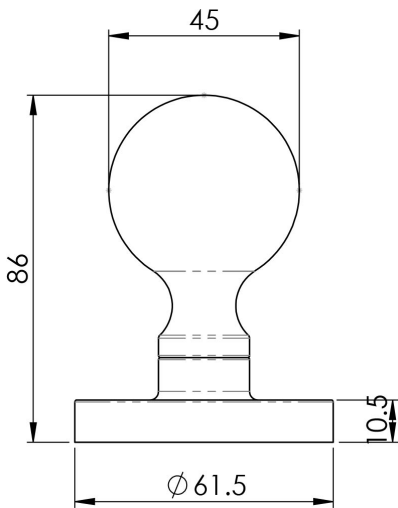

## Victorian Ball Mortice Knob

**M48 Range**

A smooth door knob with a perfectly round shape. Because of its minimalist design, this Solid Ball mortice door knob can be a harmonious addition to a range of modern or traditional homes or offices. The shape allows it to be gripped easily, providing a solid and firm feel. A simple plain knob in its purest form.