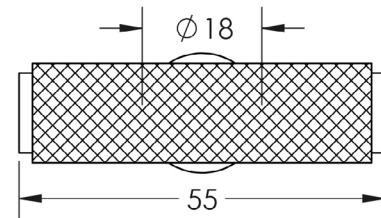

BURLINGTON RANGE

TECHNICAL SPECIFICATION

CODE

BUR401

DESCRIPTION

Piccadilly T Bar Cupboard Knob

STANDARDS

PRODUCT SPECIFICATION

- Matt lacquered solid brass
- Optional rose included
- M4 fixing

TECHNICAL DRAWING

FINISHES

-  Antique Brass
-  Dark Bronze
-  Polished Nickel
-  Satin Brass
-  Satin Nickel