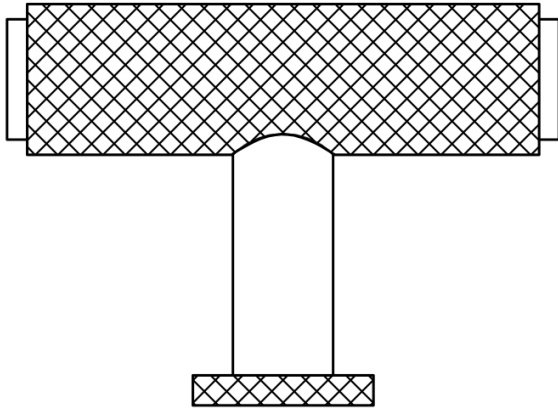

BURLINGTON RANGE

TECHNICAL SPECIFICATION

CODE

BUR401

DESCRIPTION

Piccadilly T Bar Cupboard Knob

STANDARDS

PRODUCT SPECIFICATION

- Matt lacquered solid brass
- Optional rose included
- M4 fixing

TECHNICAL DRAWING

FINISHES

-  Antique Brass
-  Dark Bronze
-  Polished Nickel
-  Satin Brass
-  Satin Nickel