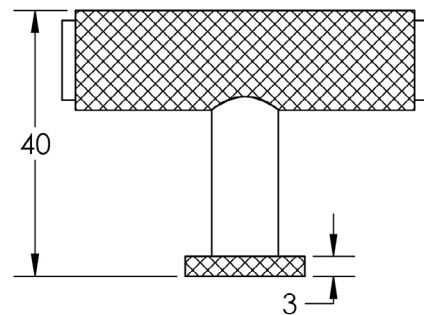

TECHNICAL DRAWING

FINISHES

- Antique Brass
- Dark Bronze
- Polished Nickel
- Satin Brass
- Satin Nickel