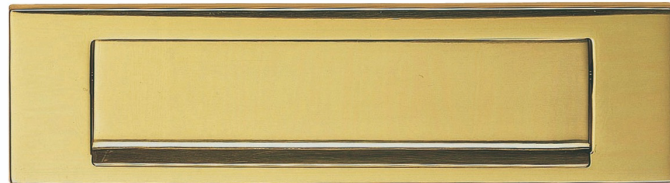

Plain Letter Plate (Gravity Flap)

M36G

A classic design, plain and simple in operation it would make a wonderful addition to any front door. This letter plate has a gravity flap which differs from others in the way that it operates; to get anything through this letter plate, where others would be pushed inwards, this one is pulled outwards. When released it falls automatically into its closed position. Comes with a 10 year mechanical guarantee.