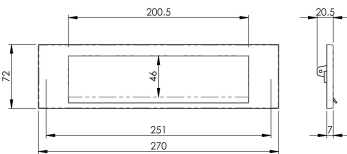

Plain Letter Plate (Gravity Flap)

M36G

A classic design, plain and simple in operation it would make a wonderful addition to any front door. This letter plate has a gravity flap which differs from others in the way that it operates; to get anything through this letter plate, where others would be pushed inwards, this one is pulled outwards. When released it falls automatically into its closed position. Comes with a 10 year mechanical guarantee.