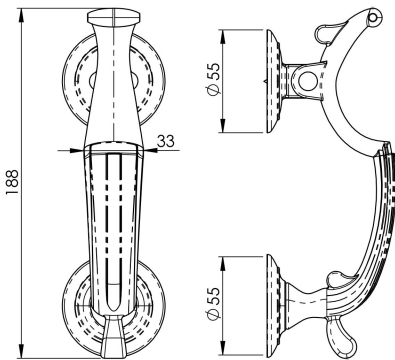

## Doctor's Knocker

M45

Traditionally known as such to identify a doctors door. A luxurious heavyweight, hot forged solid brass door knocker in the Harley Street style. This unique shape will enhance and add a distinguished feature to any door. Easily fitted and comes complete with fixing covers.