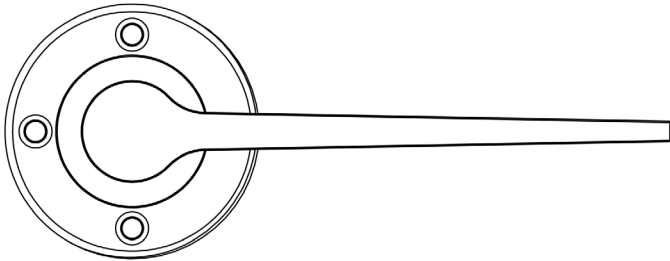

CODE

BUR20

DESCRIPTION

Knightsbridge Lever On Rose

STANDARDS

PRODUCT SPECIFICATION

- 38mm centres
- Matt lacquered solid brass
- Back to back fixing recommended
- Suitable for doors 35-55mm
- Choice of outer rose

FINISHES

-  Antique Brass
-  Dark Bronze
-  Polished Nickel
-  Satin Brass
-  Satin Nickel

TECHNICAL DRAWING