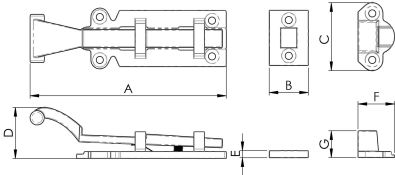

Straight Door Bolt

LF5530

Black Antique straight barrel bolt for general security requirements. Comes with staple and plate for various fixings options. Available in different sizes. Comes with a 10 year mechanical guarantee.