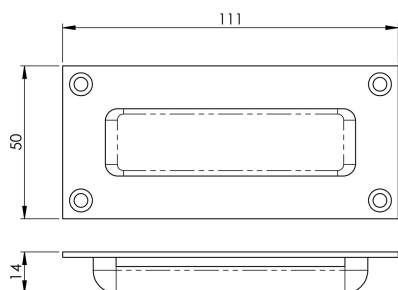

Aluminium Rectangular Flush Pull

FPH4100SAA

Rectangular flush pull mainly used on sliding doors. A modern style recessed box flush pull. The main cup is recessed into the door to leave a flush appearance. Suitable for domestic and commercial use.