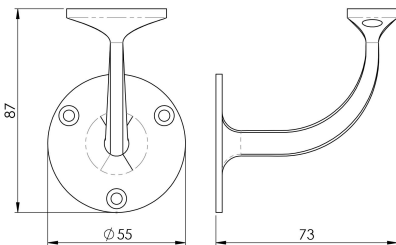

Lightweight Handrail Bracket

AA85 Range

These sturdy bannister brackets will hold all types of lightweight timber handrail.