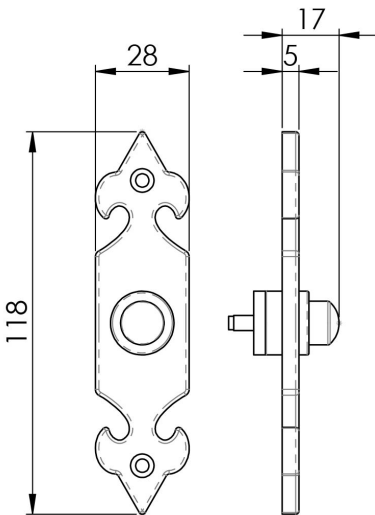

## Fleur de lys' Bell Push

LF5534

Black Antique bell push with fleur-de-lys pattern. Comes with a 10 year mechanical guarantee. Ludlow Black Antique is a traditional range of furniture with a powder coated Black finish.