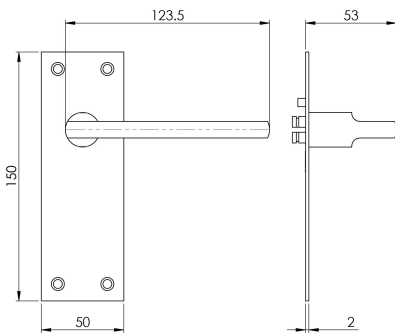

Trentino Lever on Backplate Range

Trentino Lever on Backplate Range

A straight lever on slim backplate simple but elegant, ideal for creating a minimalistic effect. Ergonomic and comfortable to use, ideal for heavy use in the office or school. Comes with a 25 year mechanical guarantee and is suitable for domestic and commercial use.

Suitable only for doors with a minimum depth of 44mm.