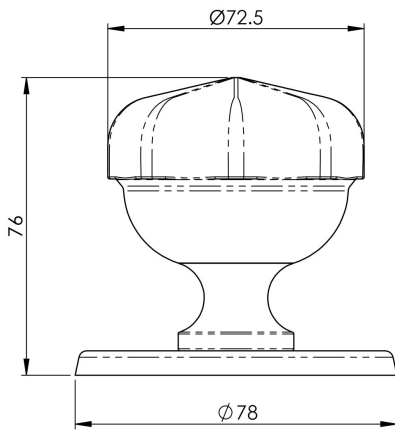

Octagonal Centre Door Knob

M219 Range

Impressive classical style centre door knob which would look very striking on a large country house front door. The octagonal shape makes it extremely attractive to look at and easy to clean. Traditionally fitted to the centre of front doors to pull them closed on departing the house. Can be used for this purpose as it is supplied with a substantial fixing or just added to the front door as a charming decorative design feature.