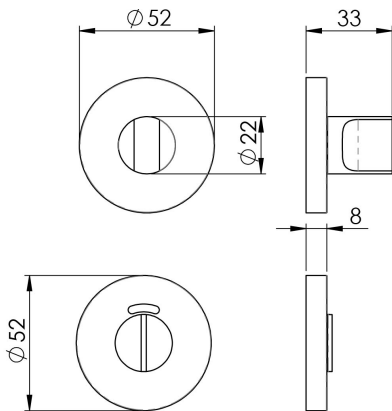

Stainless Steel Thumbturn and Release

CST1015

Standard Turn and Release with a vacant/engaged Indicator. Concealed fix press on rose. Stylish bathroom turn and release, thumb turn on one side and an emergency release slot on the other. Part of the Steelwork range in Grade 304 Stainless Steel and will match all of the Steelworx levers.