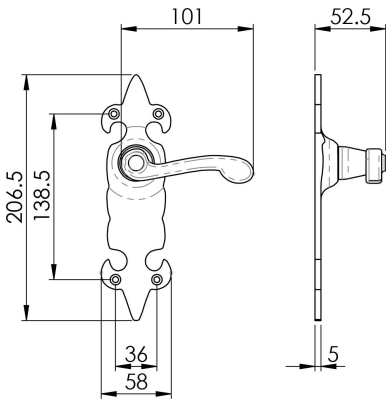

## Fleur De Lys' Lever on Backplate

LF5505 Range

Black Antique lever on backplate. A sturdy classical scroll lever on an undulating edged backplate with fleur-de-lys pattern top and bottom. Comes with a 10 year mechanical guarantee. Suitable for domestic use.