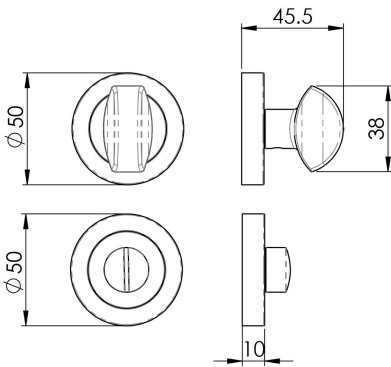

### AQ12 Range

Chunky turn and release on a concealed fix 2 part screw on round rose c/w 4.9mm spindle to fit standard bathroom locks. Comes with a 10 year mechanical guarantee and is suitable for domestic and commercial use.